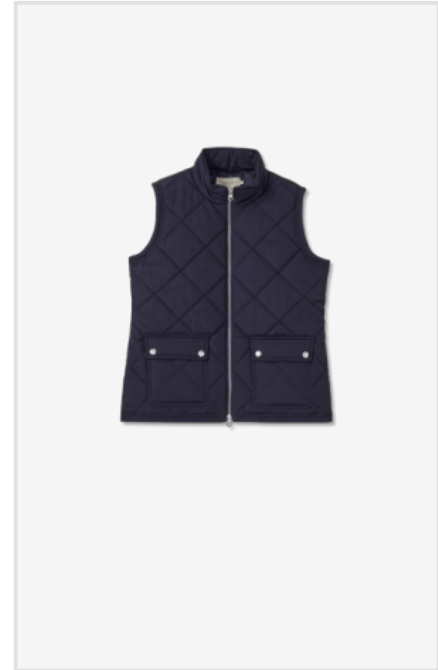

WOMENS SWEATERS, VESTS AND JACKETS

TRICKETT QTR ZIP SWEATSHIRT

Wholesale Colour Code: KZ800FL4503

Color: Navy

Sizes: 6 - XXL

M.S.R.P.: A$149.00

TRICKETT 1/4 ZIP SWEATSHIRT

Wholesale Colour Code: KZR00BB6901

Color: Pink

Sizes: XS - XXL

M.S.R.P.: A$149.00

BANKSIA JUMPER DARK NAVY

Wholesale Colour Code: KV800WKQ801

Color: Navy

Sizes: 8 - 20

M.S.R.P.: A$169.00

WILLIPPA VEST

Wholesale Colour Code: JV832NY4501

Color: Navy

Sizes: 6 - 18

M.S.R.P.: A$149.00