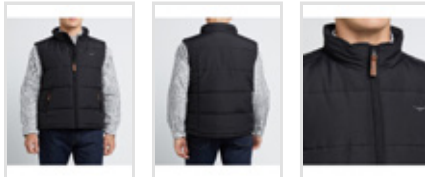

Color: Dark Navy

Sizes: S - 4XL

M.S.R.P.: A\$129.00

MENS JACKETS AND VESTS

PATTERSON CREEK VEST
Wholesale Colour Code: JV232NY0201
Color: **Black**
Sizes: XS - 3XB
M.S.R.P.: A\$149.00

RYDAL PADDED VEST
Wholesale Colour Code: JV235NN0201
Color: **Black**
Sizes: XS - 2XB
M.S.R.P.: A\$199.00