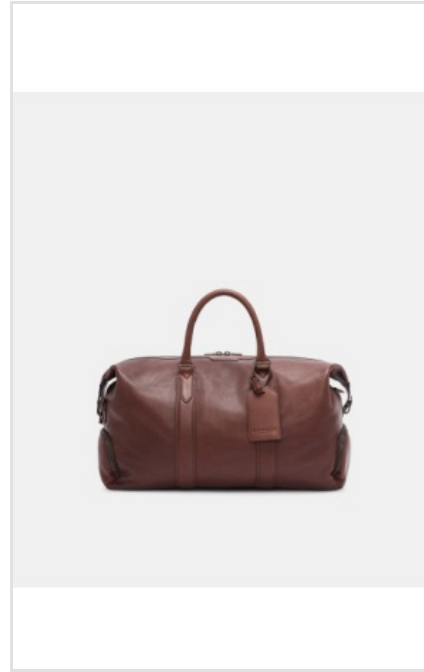

SADDLER DUFFLE BAG

Wholesale Colour Code: CNL0ECH9701

Color: **Whiskey**

Sizes: **One Size**

M.S.R.P.: **A\$1,199.00**

FARRIER SIGNATURE BRIEFCASE

Wholesale Colour Code: CFM0UCH9701

Color: **Whiskey**

Sizes: **One Size**

M.S.R.P.: **A\$599.00**

FARRIER SIGNATURE BRIEFCASE

Wholesale Colour Code: CFM0UCH0201

Color: **Black**

Sizes: **One Size**

M.S.R.P.: **A\$599.00**

FARRIER MESSENGER