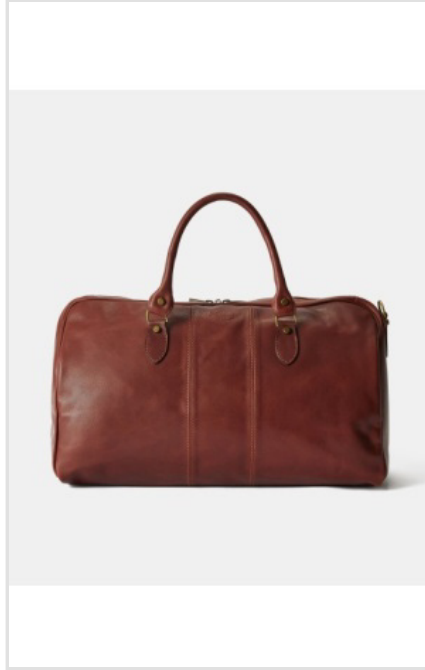

MARGOT BELT
Wholesale Colour Code: BSD5ACH0201
Color: **Black**
Sizes: 26 WAIST - 40 WAIST
M.S.R.P.: A\$149.00

MARGOT BELT

Wholesale Colour Code: BSD5ALC2401

Color: Mid Brown

Sizes: 26 WAIST - 40 WAIST

M.S.R.P.: A\$149.00

R.M.WILLIAMS LOGO BUCKLE

Wholesale Colour Code: CG219_SG0

Color: Silver Gold

Sizes: One Size

M.S.R.P.: A\$59.00

R.M.WILLIAMS LOGO BUCKLE

Wholesale Colour Code: CG219_QF0

Color: Antique Silver

Sizes: One Size

M.S.R.P.: A\$59.00

BAGS & LEATHER GOODS

SADDLER DUFFLE BAG

Wholesale Colour Code: CNL0ECH0201

Color: **Black**

Sizes: **One Size**

M.S.R.P.: **A\$1,199.00**