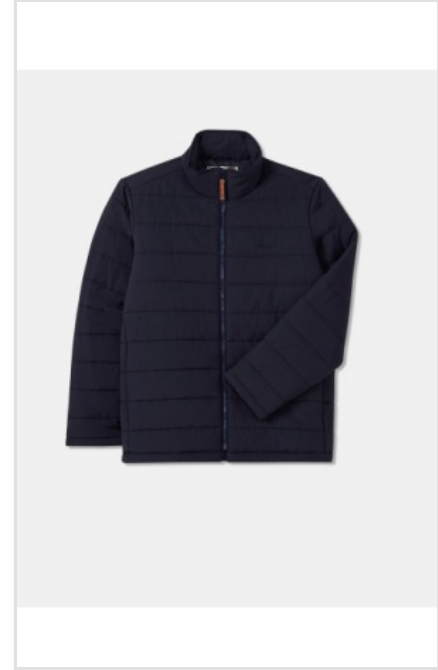

PATTERSON CREEK NYLON JACKET
Wholesale Colour Code: JA202NY4503
Color: **Navy**
Sizes: XXS - 2XB
M.S.R.P.: A$199.00