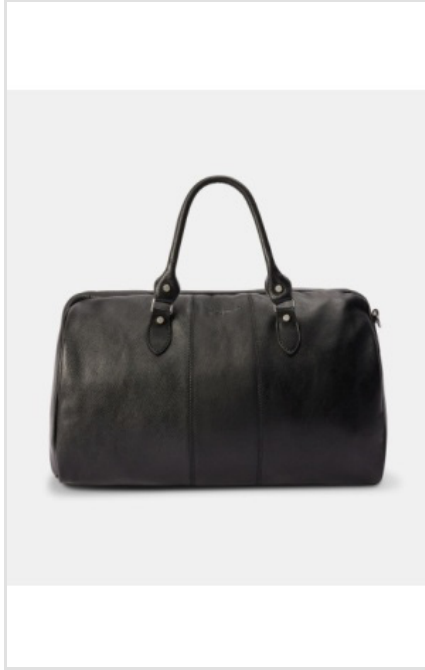

MARGOT BELT
Wholesale Colour Code: BSD5ACH0201
Color: **Black**
Sizes: 26 WAIST - 40 WAIST
M.S.R.P.: A\$149.00

MARGOT BELT

Wholesale Colour Code: BSD5ALC2401

Color: Mid Brown

Sizes: 26 WAIST - 40 WAIST

M.S.R.P.: A\$149.00

R.M.WILLIAMS LOGO BUCKLE

Wholesale Colour Code: CG219_SG0

Color: Silver Gold

Sizes: One Size

M.S.R.P.: A\$59.00

R.M.WILLIAMS LOGO BUCKLE

Wholesale Colour Code: CG219_QF0

Color: Antique Silver

Sizes: One Size

M.S.R.P.: A\$59.00

BAGS & LEATHER GOODS

SADDLER DUFFLE BAG

Wholesale Colour Code: CNL0ECH0201

Color: **Black**

Sizes: **One Size**

M.S.R.P.: **A\$1,199.00**