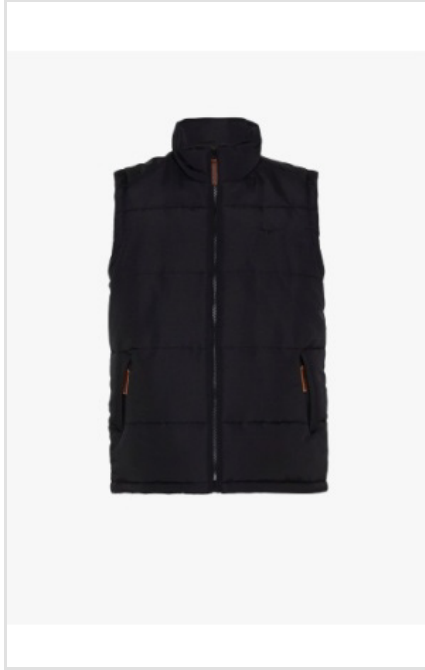

Color: Dark Navy

Sizes: S - 4XL

M.S.R.P.: A\$129.00

MENS JACKETS AND VESTS

PATTERSON CREEK VEST
Wholesale Colour Code: JV232NY0201
Color: **Black**
Sizes: XS - 3XB
M.S.R.P.: A\$149.00

RYDAL PADDED VEST
Wholesale Colour Code: JV235NN0201
Color: **Black**
Sizes: XS - 2XB
M.S.R.P.: A\$199.00