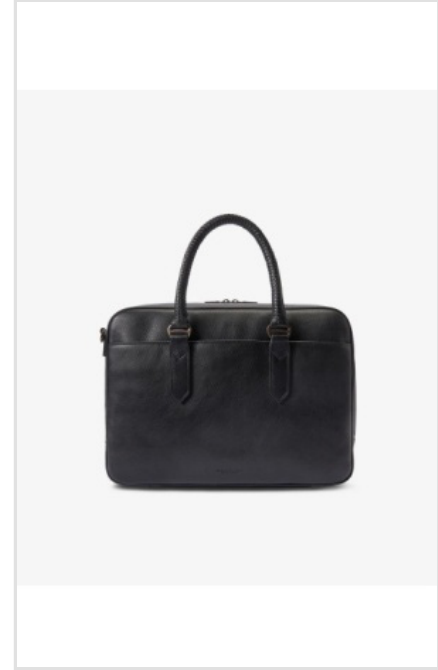

MARGOT BELT
Wholesale Colour Code: BSD5ACH0201
Color: **Black**
Sizes: 26 WAIST - 40 WAIST
M.S.R.P.: A\$149.00

MARGOT BELT

Wholesale Colour Code: BSD5ALC2401

Color: Mid Brown

Sizes: 26 WAIST - 40 WAIST

M.S.R.P.: A\$149.00

R.M.WILLIAMS LOGO BUCKLE

Wholesale Colour Code: CG219_SG0

Color: Silver Gold

Sizes: One Size

M.S.R.P.: A\$59.00

R.M.WILLIAMS LOGO BUCKLE

Wholesale Colour Code: CG219_QF0

Color: Antique Silver

Sizes: One Size

M.S.R.P.: A\$59.00

BAGS & LEATHER GOODS

SADDLER DUFFLE BAG

Wholesale Colour Code: CNL0ECH0201

Color: **Black**

Sizes: **One Size**

M.S.R.P.: **A\$1,199.00**