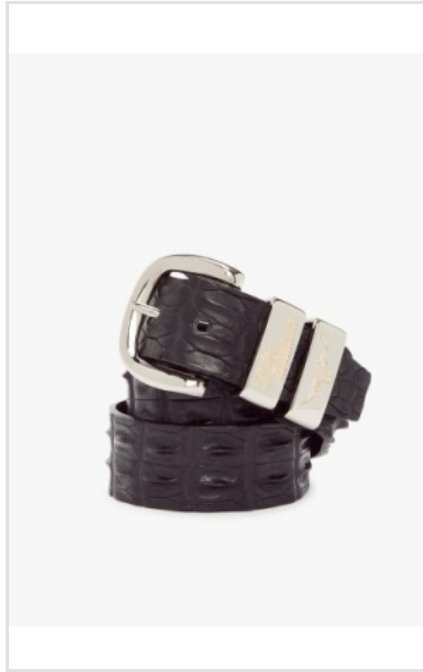

Color: Black

Sizes: 30 WAIST - 28 WAIST

M.S.R.P.: A\$159.00

SLIM DROVER BELT

Wholesale Colour Code: CB440_41
Color: Chestnut
Sizes: 30 WAIST - 46 WAIST
M.S.R.P.: A\$159.00

CROCODILE DROVER BELT

Wholesale Colour Code: CB660_02
Color: Black
Sizes: 30 WAIST - 44 WAIST
M.S.R.P.: A\$369.00