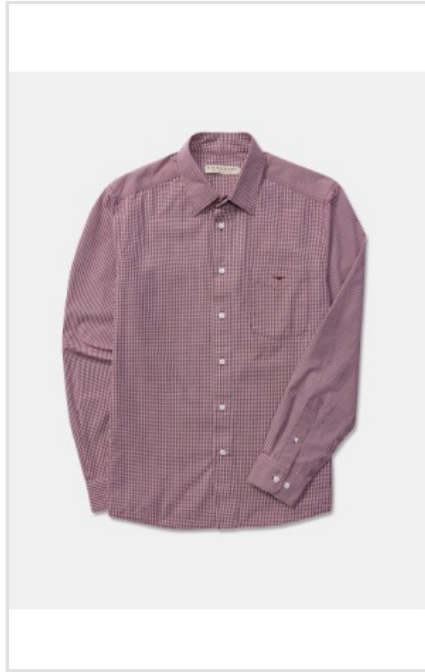

CLASSIC SHIRT

Wholesale Colour Code: SH201PS6303
Color: Navy White
Sizes: S - 4XL
M.S.R.P.: A\$149.00

CLASSIC POPLIN CHECK SHIRT

Wholesale Colour Code: SH201PSRL01
Color: Red Wheat
Sizes: S - 4XL
M.S.R.P.: A\$149.00