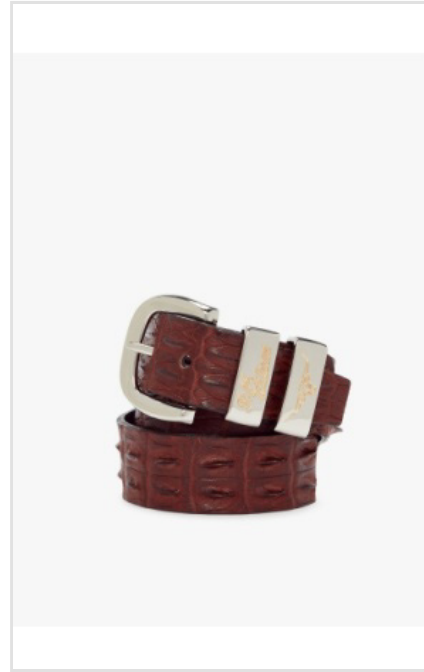

Color: Black

Sizes: 30 WAIST - 28 WAIST

M.S.R.P.: A\$159.00

SLIM DROVER BELT

Wholesale Colour Code: CB440_41
Color: Chestnut
Sizes: 30 WAIST - 46 WAIST
M.S.R.P.: A\$159.00

CROCODILE DROVER BELT

Wholesale Colour Code: CB660_02
Color: Black
Sizes: 30 WAIST - 44 WAIST
M.S.R.P.: A\$369.00