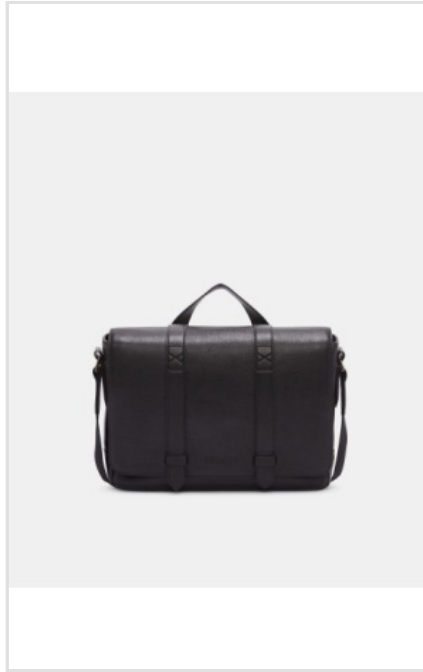

Sizes: **One Size**

M.S.R.P.: **A\$599.00**

FARRIER SIGNATURE BRIEFCASE

Wholesale Colour Code: CFM0UCH0201

Color: **Black**

Sizes: **One Size**

M.S.R.P.: **A\$599.00**

FARRIER MESSENGER