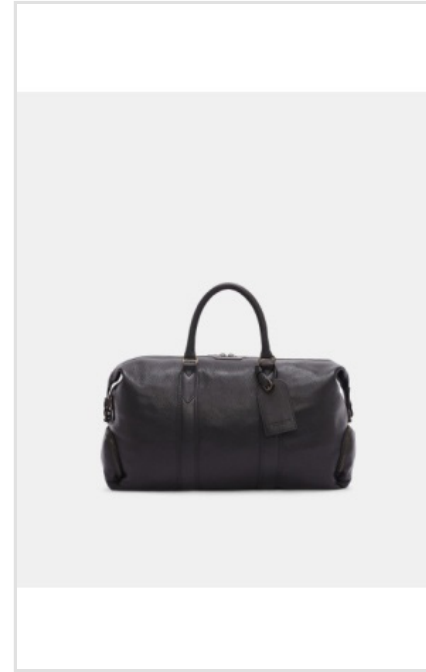

SADDLER DUFFLE BAG

Wholesale Colour Code: CNL0ECH9701

Color: **Whiskey**

Sizes: **One Size**

M.S.R.P.: **A\$1,199.00**

FARRIER SIGNATURE BRIEFCASE

Wholesale Colour Code: CFM0UCH9701

Color: **Whiskey**

Sizes: **One Size**

M.S.R.P.: **A\$599.00**

FARRIER SIGNATURE BRIEFCASE

Wholesale Colour Code: CFM0UCH0201

Color: **Black**

Sizes: **One Size**

M.S.R.P.: **A\$599.00**

FARRIER MESSENGER