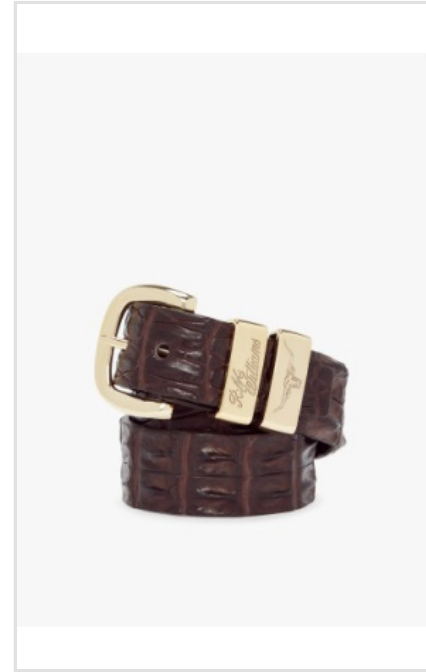

CROCODILE DROVER BELT

Wholesale Colour Code: CB660_41
Color: Chestnut
Sizes: 30 WAIST - 44 WAIST
M.S.R.P.: A$369.00