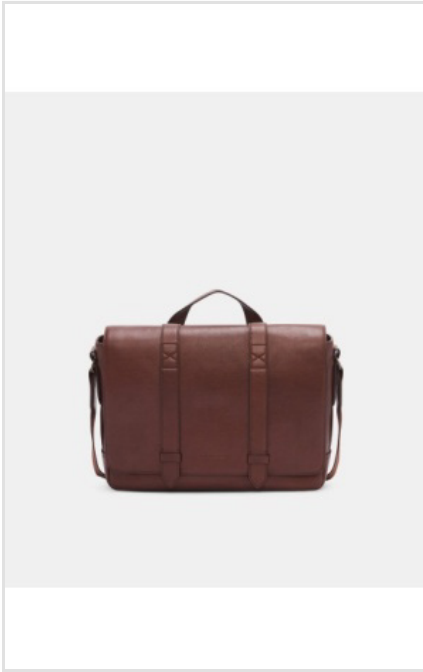

SADDLER DUFFLE BAG

Wholesale Colour Code: CNL0ECH9701

Color: **Whiskey**

Sizes: **One Size**

M.S.R.P.: **A\$1,199.00**

FARRIER SIGNATURE BRIEFCASE

Wholesale Colour Code: CFM0UCH9701

Color: **Whiskey**

Sizes: **One Size**

M.S.R.P.: **A\$599.00**

FARRIER SIGNATURE BRIEFCASE

Wholesale Colour Code: CFM0UCH0201

Color: **Black**

Sizes: **One Size**

M.S.R.P.: **A\$599.00**

FARRIER MESSENGER