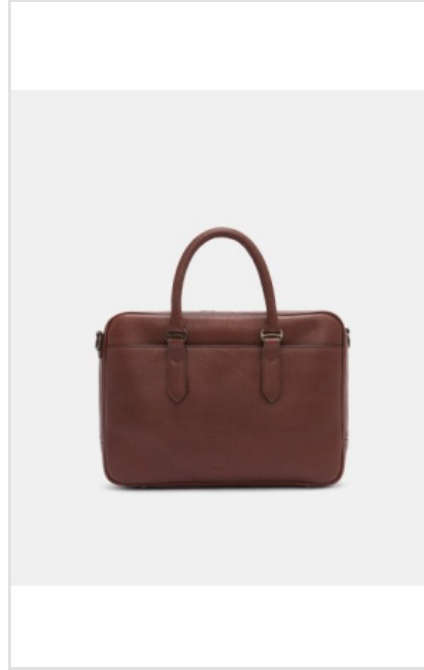

MARGOT BELT
Wholesale Colour Code: BSD5ACH0201
Color: **Black**
Sizes: 26 WAIST - 40 WAIST
M.S.R.P.: A\$149.00

MARGOT BELT

Wholesale Colour Code: BSD5ALC2401

Color: Mid Brown

Sizes: 26 WAIST - 40 WAIST

M.S.R.P.: A\$149.00

R.M.WILLIAMS LOGO BUCKLE

Wholesale Colour Code: CG219_SG0

Color: Silver Gold

Sizes: One Size

M.S.R.P.: A\$59.00

R.M.WILLIAMS LOGO BUCKLE

Wholesale Colour Code: CG219_QF0

Color: Antique Silver

Sizes: One Size

M.S.R.P.: A\$59.00

BAGS & LEATHER GOODS

SADDLER DUFFLE BAG

Wholesale Colour Code: CNL0ECH0201

Color: **Black**

Sizes: **One Size**

M.S.R.P.: **A\$1,199.00**